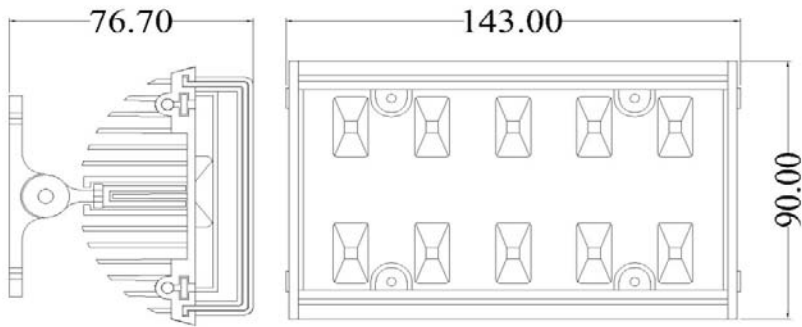

Storage -40(min), 65(max)C

Product Dimensions

Length 143mm

Width 90mm

Height 77mm

Ordering Information

Product Number A-68LB-010-CR5

Product Name Mini-Bar 10

Product Ordering Name Mini-Bar 14 5500K 11200lm 10W

Pieces Per Pack 1

Packs Per Carton 1

Net Weight Per Piece 400 Grams

www.u-tron.com

Technical Drawing

©2012 U-Tron (Beijing) Electronics Co., LTD
All rights reserved
Specifications are subject to change without notice